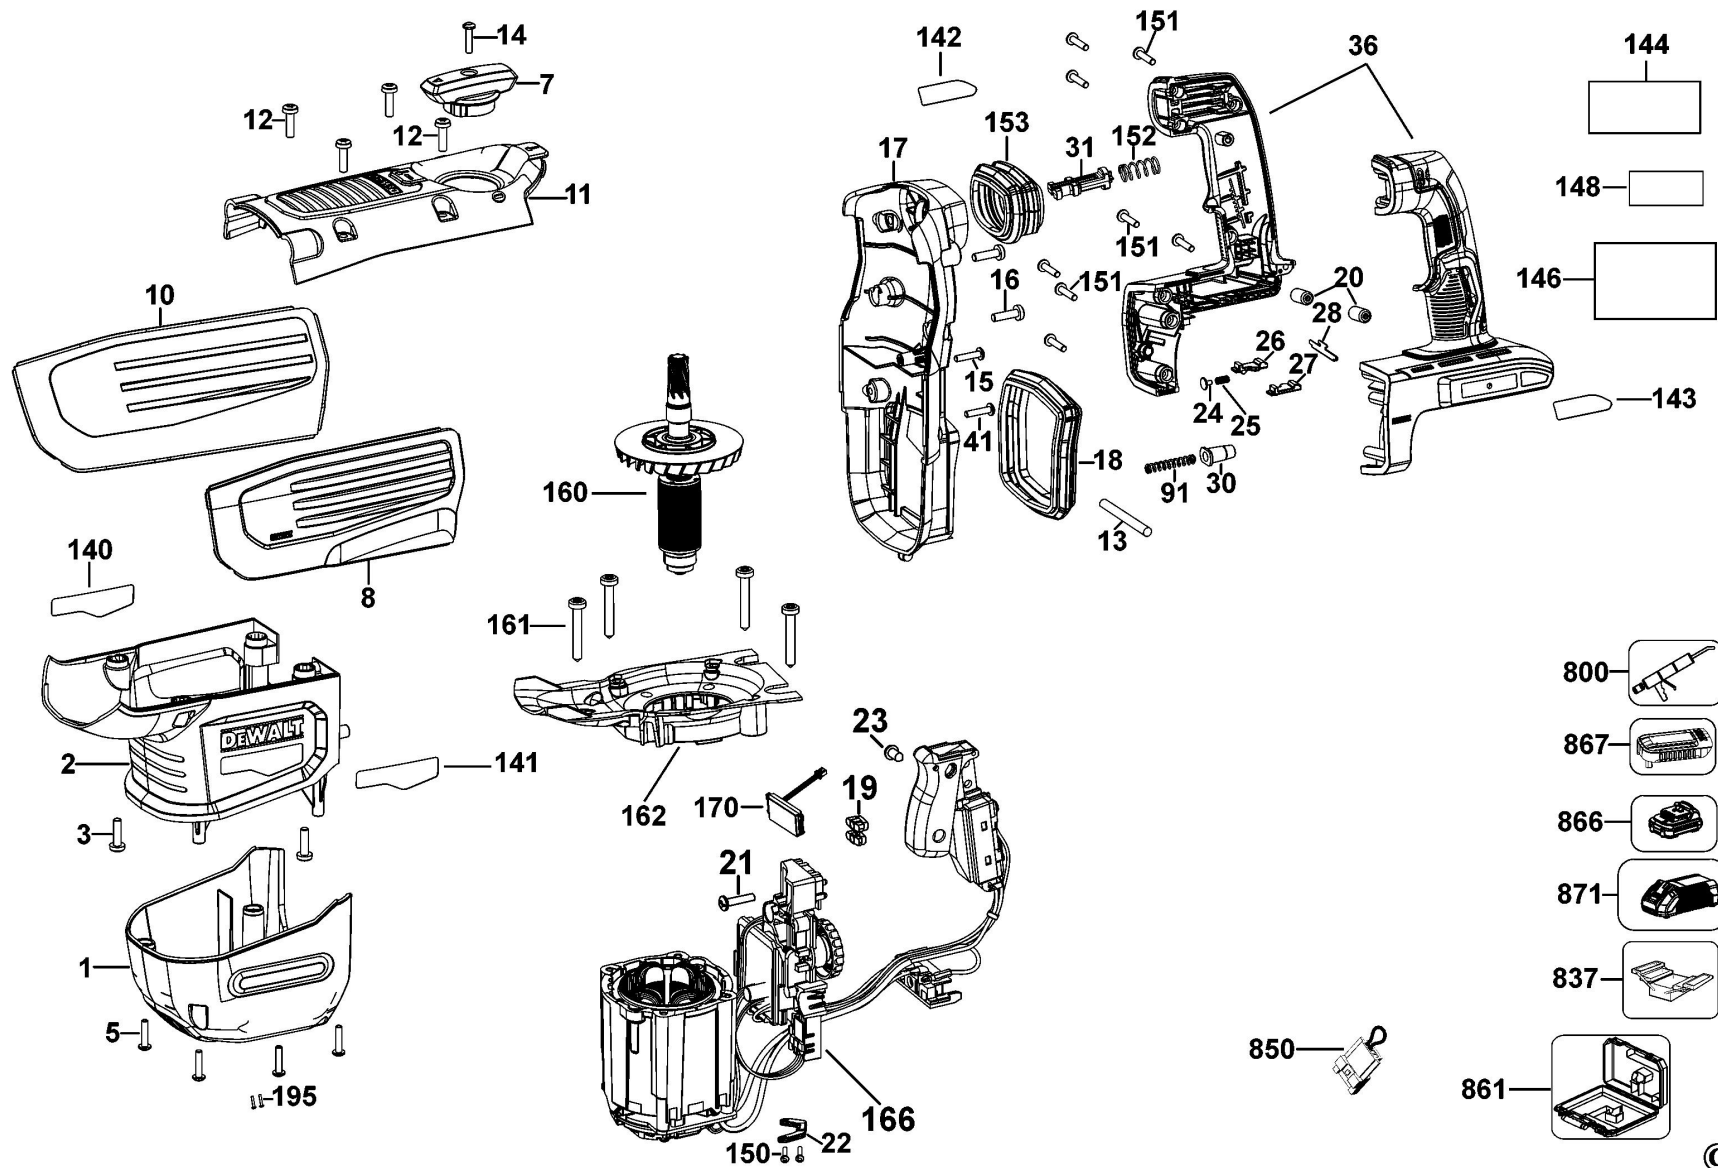

DCH775X2 Gearbox CORDLESS HAMMER 1

DCH775X2 Handle switch sa CORDLESS HAMMER 1

Parts List DCH775X2 CORDLESS HAMMER 1

Item	Part Number	Qty	Part Description	General Description	Other Info	Repair Inst	Markets
1	N454966	1	END CAP			No	QW
2	N426918	1	HOUSING MOTOR			No	QW
3	N548557	8	SCREW			No	QW
4	N481045	1	FELT			No	QW
5	330065-08	4	SCREW	M4x18 T20		No	QW
7	N463694	1	SELECTOR			No	QW
8	N402322	1	SIDE RH			No	QW
9	N607940	1	CAP			No	QW
10	N402321	1	SIDE LH			No	QW
11	N410169	1	COVER-TOP			No	QW
12	N548557	4	SCREW			No	QW
13	N453525	1	PIN			No	QW
14	330065-08	1	SCREW	M4x18 T20		No	QW
15	330065-08	2	SCREW	M4x18 T20		No	QW
16	N548557	4	SCREW			No	QW
17	N496302	1	COVER REAR			No	QW
18	N497944	1	BELLOWS			No	QW
19	N513311	1	LENS			No	QW
20	N680282	2	RUBBER			No	QW
21	330065-08	1	SCREW	M4x18 T20		No	QW
22	N565828	1	RETAINER			No	QW
23	330065-06	1	SCREW			No	QW
24	N122099	1	BLOCK			No	QW
25	N461735	1	SPRING			No	QW
26	N728012	1	INSERT			No	QW
27	N728013	1	INSERT			No	QW
28	N467560	1	PLATE			No	QW
29	N850598	1	HOUSING SA			No	QW
30	N518219	1	BUTTON			No	QW
31	N152623	1	STOP			No	QW
32	N580503	1	CLUTCH SA			No	QW
33	N447147	1	SEAL			No	QW