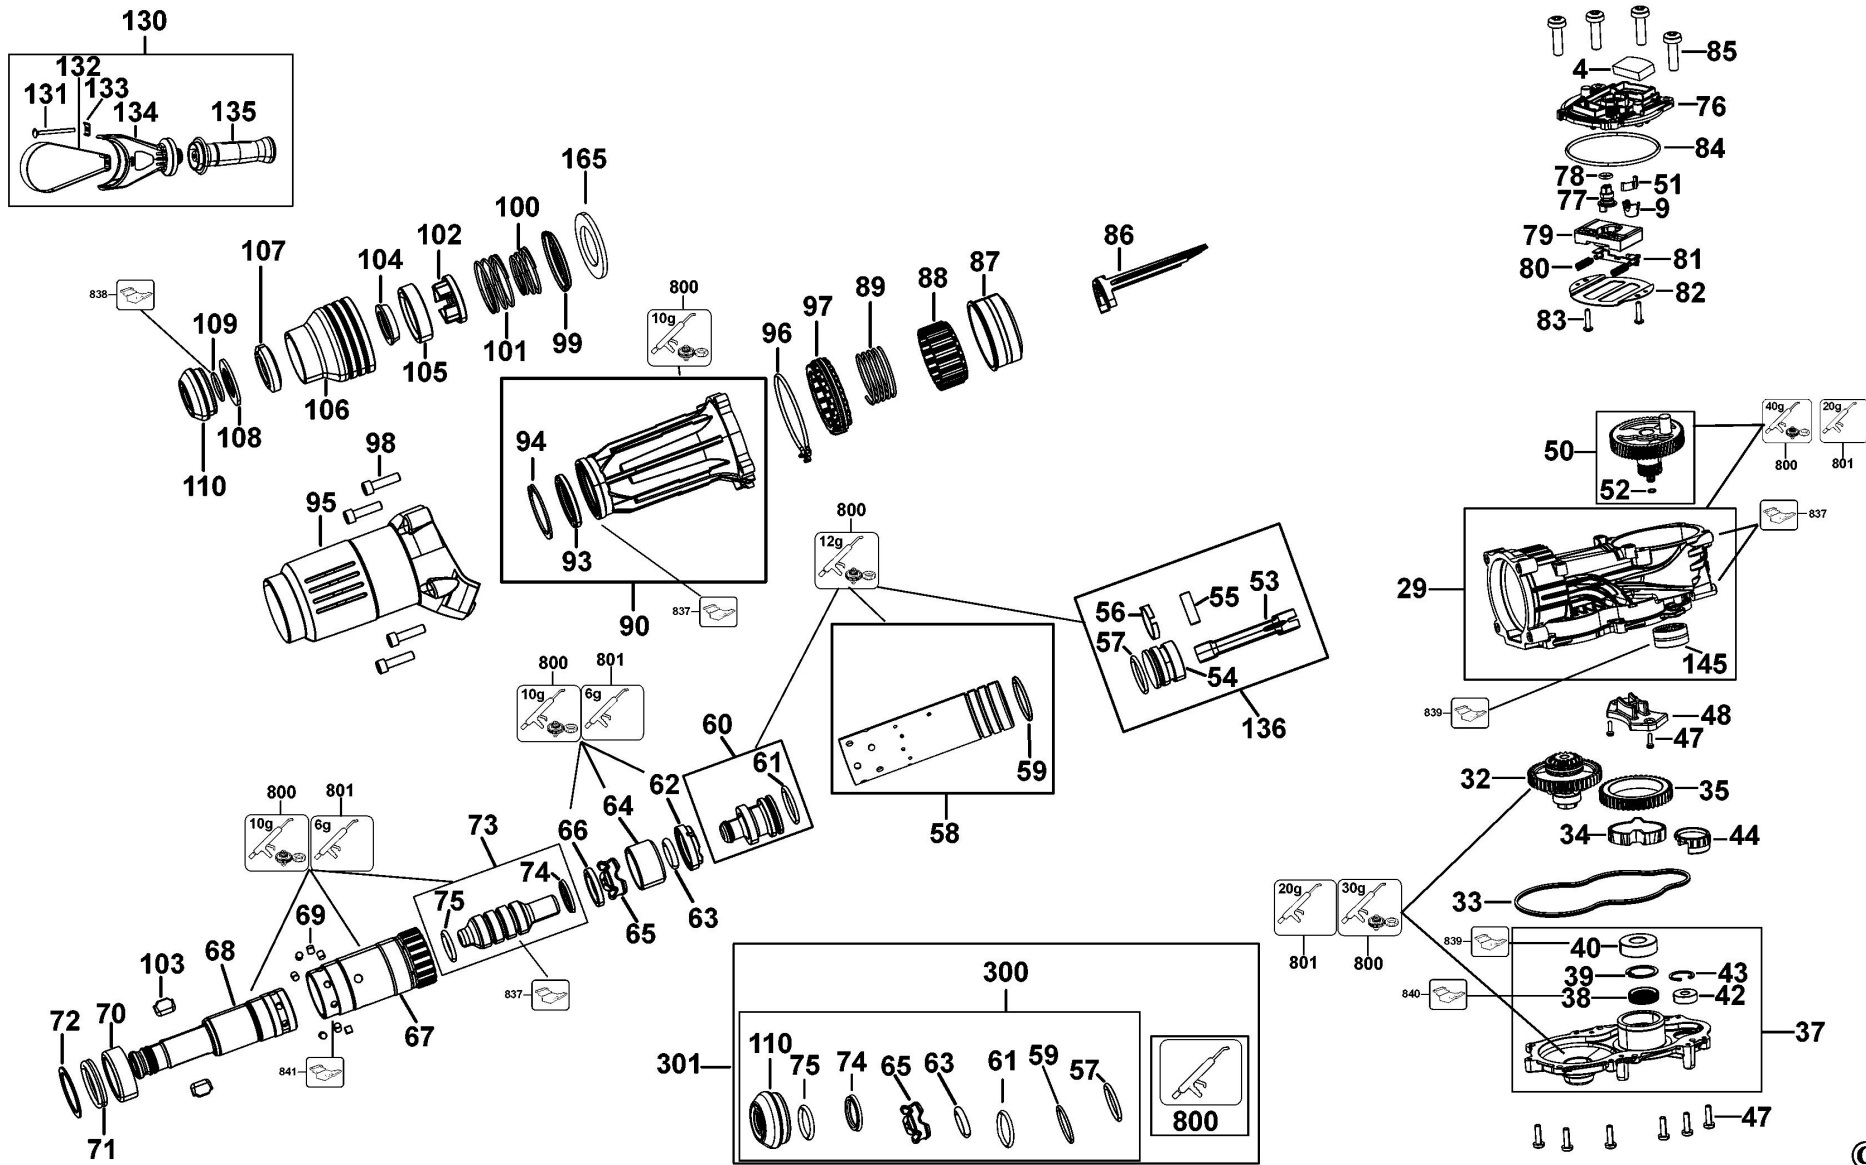

DCH775X2 Gearbox CORDLESS HAMMER 1

DCH775X2 Handle switch sa CORDLESS HAMMER 1

Parts List DCH775X2 CORDLESS HAMMER 1

Item	Part Number	Qty	Part Description	General Description	Other Info	Repair Inst	Markets
1	N454966	1	END CAP			No	QW
2	N426918	1	HOUSING MOTOR			No	QW
3	N548557	8	SCREW			No	QW
4	N481045	1	FELT			No	QW
5	330065-08	4	SCREW	M4x18 T20		No	QW
7	N463694	1	SELECTOR			No	QW
8	N402322	1	SIDE RH			No	QW
9	N607940	1	CAP			No	QW
10	N402321	1	SIDE LH			No	QW
11	N410169	1	COVER-TOP			No	QW
12	N548557	4	SCREW			No	QW
13	N453525	1	PIN			No	QW
14	330065-08	1	SCREW	M4x18 T20		No	QW
15	330065-08	2	SCREW	M4x18 T20		No	QW
16	N548557	4	SCREW			No	QW
17	N496302	1	COVER REAR			No	QW
18	N497944	1	BELLOWS			No	QW
19	N513311	1	LENS			No	QW
20	N680282	2	RUBBER			No	QW
21	330065-08	1	SCREW	M4x18 T20		No	QW
22	N565828	1	RETAINER			No	QW
23	330065-06	1	SCREW			No	QW
24	N122099	1	BLOCK			No	QW
25	N461735	1	SPRING			No	QW
26	N728012	1	INSERT			No	QW
27	N728013	1	INSERT			No	QW
28	N467560	1	PLATE			No	QW
29	N850598	1	HOUSING SA			No	QW
30	N518219	1	BUTTON			No	QW
31	N152623	1	STOP			No	QW
32	N580503	1	CLUTCH SA			No	QW
33	N447147	1	SEAL			No	QW